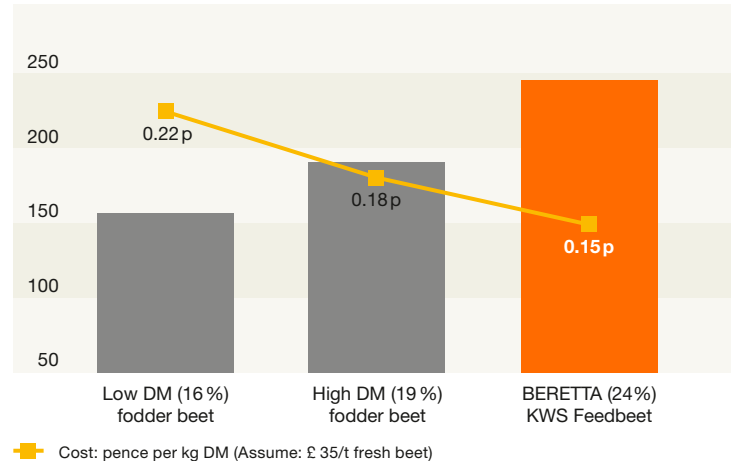

# BERETTA

- Exceptional DM content: 24%
- Huge DM yields
- Reduced harvest losses
- Early Plant Development (EPD) treated

[www.kws-uk.com](http://www.kws-uk.com)

SEEDING  
THE FUTURE  
SINCE 1856

## Exceptional feed value and outstanding agronomics

BERETTA is a high dry matter (DM) KWS Feedbeet that will provide some of the highest feed values per hectare. It can deliver exceptionally high DM yields/ha and around a third more fodder than traditional varieties at much lower growing costs. Recognising the importance of excellent agronomic characteristics BERETTA comes with the latest seed activation technology, Early Plant Development (EPD), which enables fast emergence and uniform establishment ensuring your beet crop gets off to a great start.

### BERETTA because, higher dry matter yields cut your feed costs!

kg DM per tonne of fresh beet

### BERETTA provides:

- High DM content
- High DM yields
- Lower cost per kg DM
- 50,000 seed packs
- EPD treated
- Gaucho treatment available